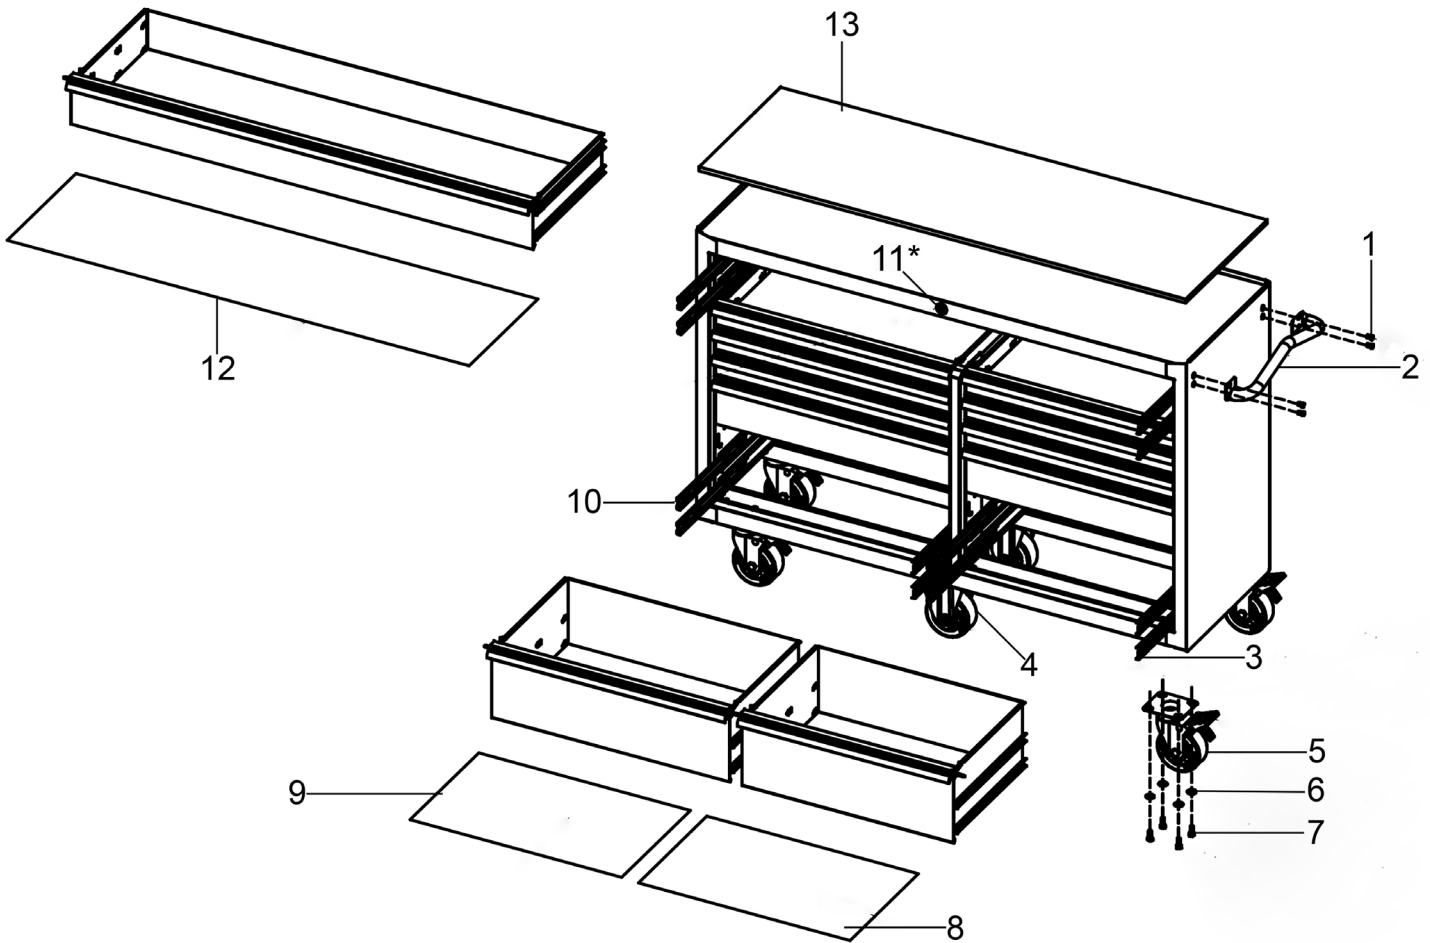

Parts Information:
**Premier Heavy-Duty Extra-Wide Rollcab 11
 Drawer 1430mm - Black
 Model No: PTB143011**

Item	Part No.	Description	Qty
1	SS612.S	Hex Head Set Screw M6 x 12mm Zinc	4
2	PTB-306061	Cabinet Handle	1
3	PTB-300023	Bearing Slide, Right	16
4	PTB-302190	Wheel, Fixed Castor, Heavy-Duty, Black PU, 4-Bolt Fixing (Ø125 x 50 x Ø12mm Bore x 180mm)	2
5	PTB-302189	Wheel, Swivel Castor, Heavy-Duty, Black PU, 4-Bolt Fixing (c/w Brake) (Ø125 x 50 x Ø12mm Bore x 180mm)	4
6	SWM8.S	Spring Washer M8 Zinc	24
7	SS820.S	Hex Head Set Screw M8 x 20mm Zinc	24
8	PTB-552183	Drawer Liner 615 x 385mm	5
9	PTB-552094	Drawer Liner 695 x 385mm	5
10	PTB-300022	Bearing Slide, Left	16

Item	Part No.	Description	Qty
11*	PTB-304007	Lock and Key (Number 1201) - See Below for Other Options	1
12	PTB-552184	Drawer Liner 1345 x 385mm	1
13	PTB-572131	MDF Worktop (PVC coated)	1
		Part No. 11 - Other Options Available	
*	PTB-304007A	Lock and Key (Number 1202)	--
*	PTB-304007B	Lock and Key (Number 1203)	--
*	PTB-304007C	Lock and Key (Number 1204)	--
*	PTB-304007-K1201	Spare Key (Key Number: 1201)	--
*	PTB-304007-K1202	Spare Key (Key Number: 1202)	--
*	PTB-304007-K1203	Spare Key (Key Number: 1203)	--
*	PTB-304007-K1204	Spare Key (Key Number: 1204)	--